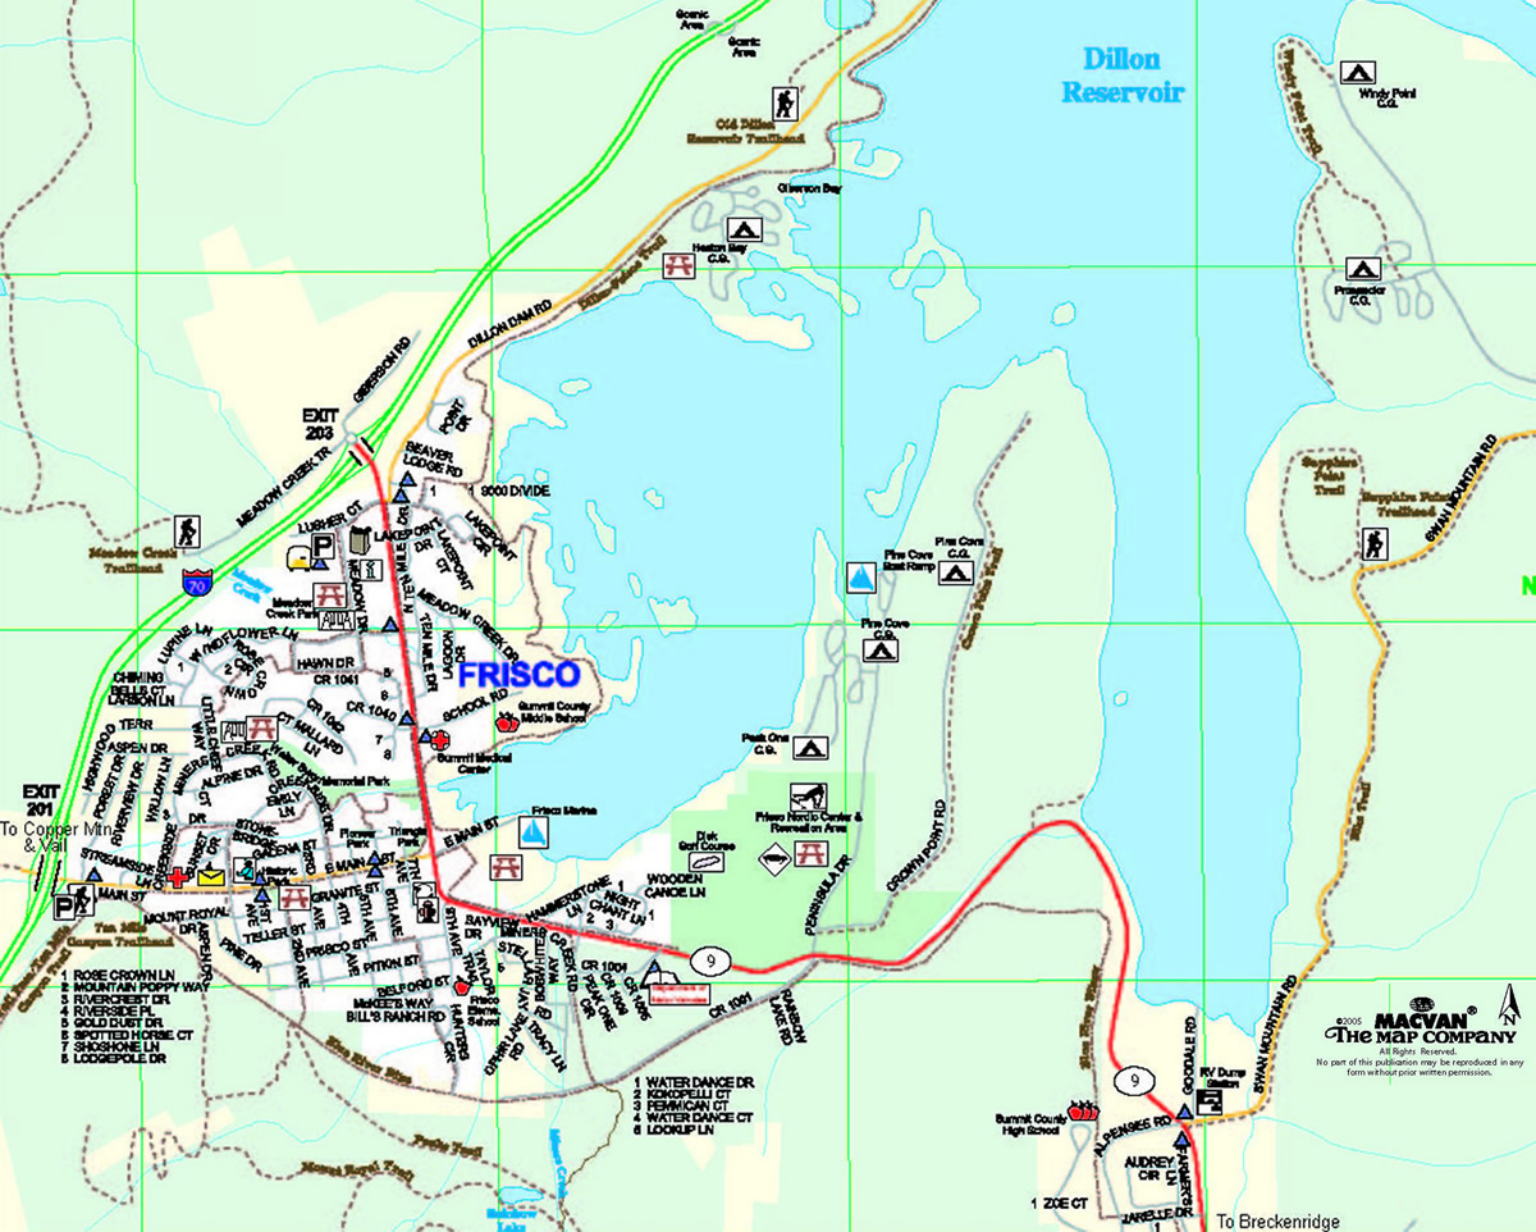

Dillon Reservoir

EXIT 201
To Cooper Mtn & Vail

EXIT 203

FRISCO

- 1 ROSE CROWN LN
- 2 MOUNTAIN POPPY WAY
- 3 RIVERCREST DR
- 4 RIVERSIDE PL
- 5 GOLD DUST DR
- 6 SPOTTED HORSE CT
- 7 SHOSHONE LN
- 8 LODGEPOLE DR

- 1 WATER DANCE DR
- 2 KONDPELLI CT
- 3 FERRIGAN CT
- 4 WATER DANCE CT
- 5 LOOKUP LN

©2005 **MAGVAN**
The MAP COMPANY
All Rights Reserved.
No part of this publication may be reproduced in any form without prior written permission.

To Breckenridge